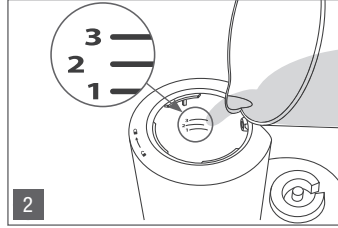

BABYCOOK®

EN Instructions

CN 操作说明

CT 使用說明

KR 사용설명서

A

B

16

17

18

19

20

21

- a Removable bowl lid
- b Stainless steel cooking/reheating basket
- c basket
- d Cooking basket handle
- e Stainless steel mixing blade
- f Rubber seal
- g Glass bowl
- h Tank lid
- i Tank seal
- j Stainless steel tank
- k Steam outlet/seal Control button
- 1 - Cooking
- 2 - Mixing
- l Power cord