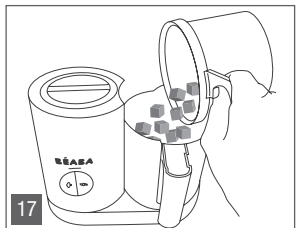

BABYCOOK®

EN Instructions

CN 操作说明

CT 使用說明

KR 사용설명서

A

B

16

17

18

19

20

21

- a Removable bowl lid
- b Stainless steel cooking/reheating basket
- c basket
- d Cooking basket handle
- e Stainless steel mixing blade
- f Rubber seal
- g Glass bowl
- h Tank lid
- i Tank seal
- j Stainless steel tank
- k Steam outlet/seal Control button
- 1 - Cooking
- 2 - Mixing
- l Power cord