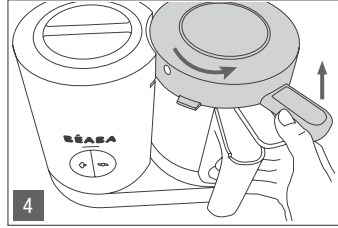

BABYCOOK®

EN Instructions

CN 操作说明

CT 使用說明

KR 사용설명서

A

B

16

17

18

19

20

21

- a Removable bowl lid
- b Stainless steel cooking/reheating basket
- c basket
- d Cooking basket handle
- e Stainless steel mixing blade
- f Rubber seal
- g Glass bowl
- h Tank lid
- i Tank seal
- j Stainless steel tank
- k Steam outlet/seal Control button
- 1 - Cooking
- 2 - Mixing
- l Power cord