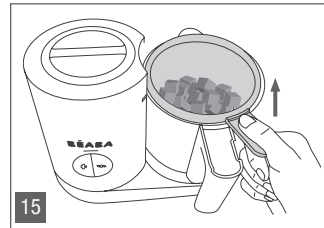

BABYCOOK®

EN Instructions

CN 操作说明

CT 使用說明

KR 사용설명서

A

B

16

17

18

19

20

21

- a Removable bowl lid
- b Stainless steel cooking/reheating basket
- c basket
- d Cooking basket handle
- e Stainless steel mixing blade
- f Rubber seal
- g Glass bowl
- h Tank lid
- i Tank seal
- j Stainless steel tank
- k Steam outlet/seal Control button
- 1 - Cooking
- 2 - Mixing
- l Power cord