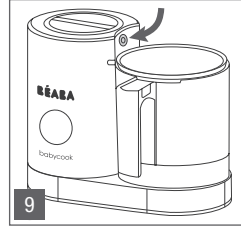

BABYCOOK®

EN Instructions

CN 操作说明

CT 使用說明

KR 사용설명서

A

B

16

17

18

19

20

21

- a Removable bowl lid
- b Stainless steel cooking/reheating basket
- c basket
- d Cooking basket handle
- e Stainless steel mixing blade
- f Rubber seal
- g Glass bowl
- h Tank lid
- i Tank seal
- j Stainless steel tank
- k Steam outlet/seal Control button
- 1 - Cooking
- 2 - Mixing
- l Power cord