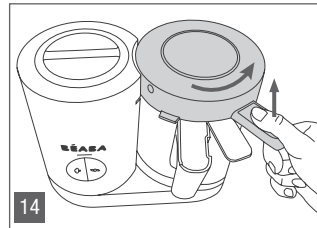

BABYCOOK®

EN Instructions

CN 操作说明

CT 使用說明

KR 사용설명서

A

B

16

17

18

19

20

21

- a Removable bowl lid
- b Stainless steel cooking/reheating basket
- c basket
- d Cooking basket handle
- e Stainless steel mixing blade
- f Rubber seal
- g Glass bowl
- h Tank lid
- i Tank seal
- j Stainless steel tank
- k Steam outlet/seal Control button
- 1 - Cooking
- 2 - Mixing
- l Power cord