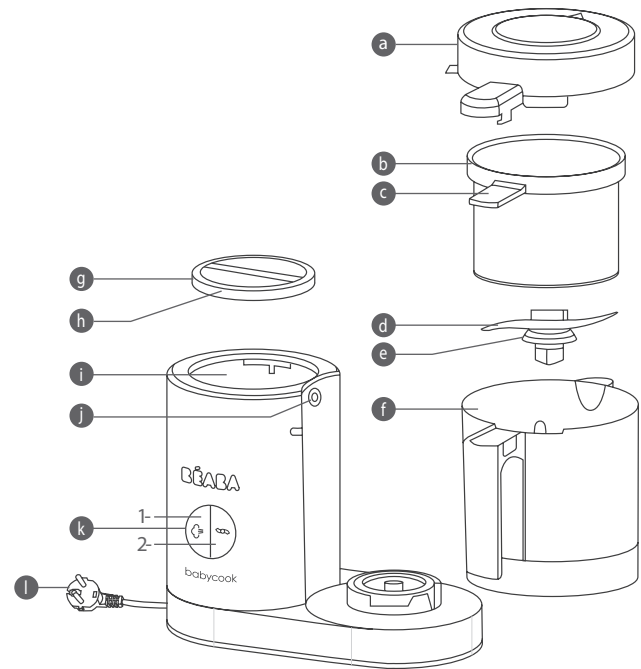

17

18

19

20

21

- a Removable bowl lid
- b Stainless steel cooking/reheating basket
- c basket
- d Cooking basket handle
- e Stainless steel mixing blade
- f Rubber seal
- g Glass bowl
- h Tank lid
- i Tank seal
- j Stainless steel tank
- k Steam outlet/seal Control button
- 1 - Cooking
- 2 - Mixing
- l Power cord