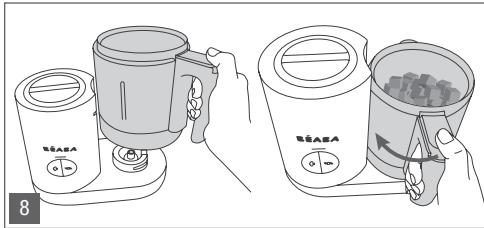

BABYCOOK®

EN Instructions

CN 操作说明

CT 使用說明

KR 사용설명서

A

B

16

17

18

19

20

21

- a Removable bowl lid
- b Stainless steel cooking/reheating basket
- c basket
- d Cooking basket handle
- e Stainless steel mixing blade
- f Rubber seal
- g Glass bowl
- h Tank lid
- i Tank seal
- j Stainless steel tank
- k Steam outlet/seal Control button
- 1 - Cooking
- 2 - Mixing
- l Power cord