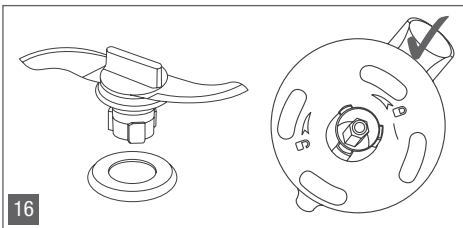

BABYCOOK®

EN Instructions

CN 操作说明

CT 使用說明

KR 사용설명서

A

B

16

17

18

19

20

21

- a Removable bowl lid
- b Stainless steel cooking/reheating basket
- c basket
- d Cooking basket handle
- e Stainless steel mixing blade
- f Rubber seal
- g Glass bowl
- h Tank lid
- i Tank seal
- j Stainless steel tank
- k Steam outlet/seal Control button
- 1 - Cooking
- 2 - Mixing
- l Power cord