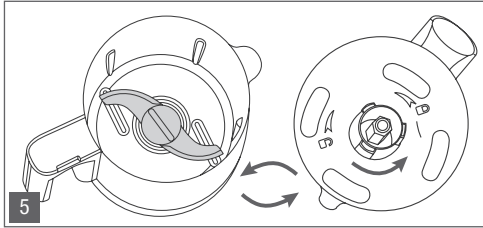

BABYCOOK®

EN Instructions

CN 操作说明

CT 使用說明

KR 사용설명서

A

B

16

17

18

19

20

21

- a Removable bowl lid
- b Stainless steel cooking/reheating basket
- c basket
- d Cooking basket handle
- e Stainless steel mixing blade
- f Rubber seal
- g Glass bowl
- h Tank lid
- i Tank seal
- j Stainless steel tank
- k Steam outlet/seal Control button
- 1 - Cooking
- 2 - Mixing
- l Power cord