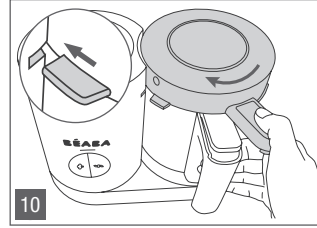

BABYCOOK®

EN Instructions

CN 操作说明

CT 使用說明

KR 사용설명서

A

B

16

17

18

19

20

21

- a Removable bowl lid
- b Stainless steel cooking/reheating basket
- c basket
- d Cooking basket handle
- e Stainless steel mixing blade
- f Rubber seal
- g Glass bowl
- h Tank lid
- i Tank seal
- j Stainless steel tank
- k Steam outlet/seal Control button
- 1 - Cooking
- 2 - Mixing
- l Power cord